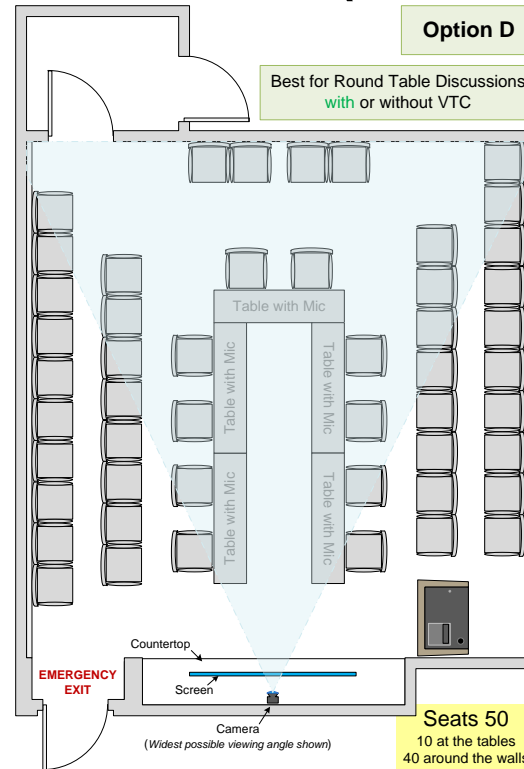

Know the Earth... Show the Way... Understand the World

George William Goddard Room (S13202)

Option C

Best for Panels
without VTC

Seats 50
4 at the tables
46 around the walls

Option D

Best for Round Table Discussions
with or without VTC

Seats 50
10 at the tables
40 around the walls

Option C Audio/Visual Notes:

- The podium and tables have microphones
- The screen can be used for videos or presentations
- **NOT** recommended for VTCs

Option D Audio/Visual Notes: