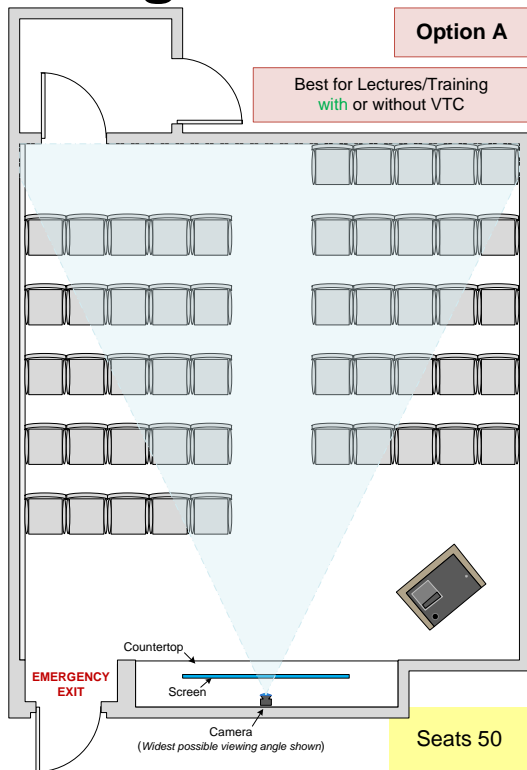

George William Goddard Room (S13202)

Option A Audio/Visual Notes:

- The podium has the only microphone in the room
- The screen can be used for videos or presentations
- Recommended for VTCs

Option B Audio/Visual Notes: