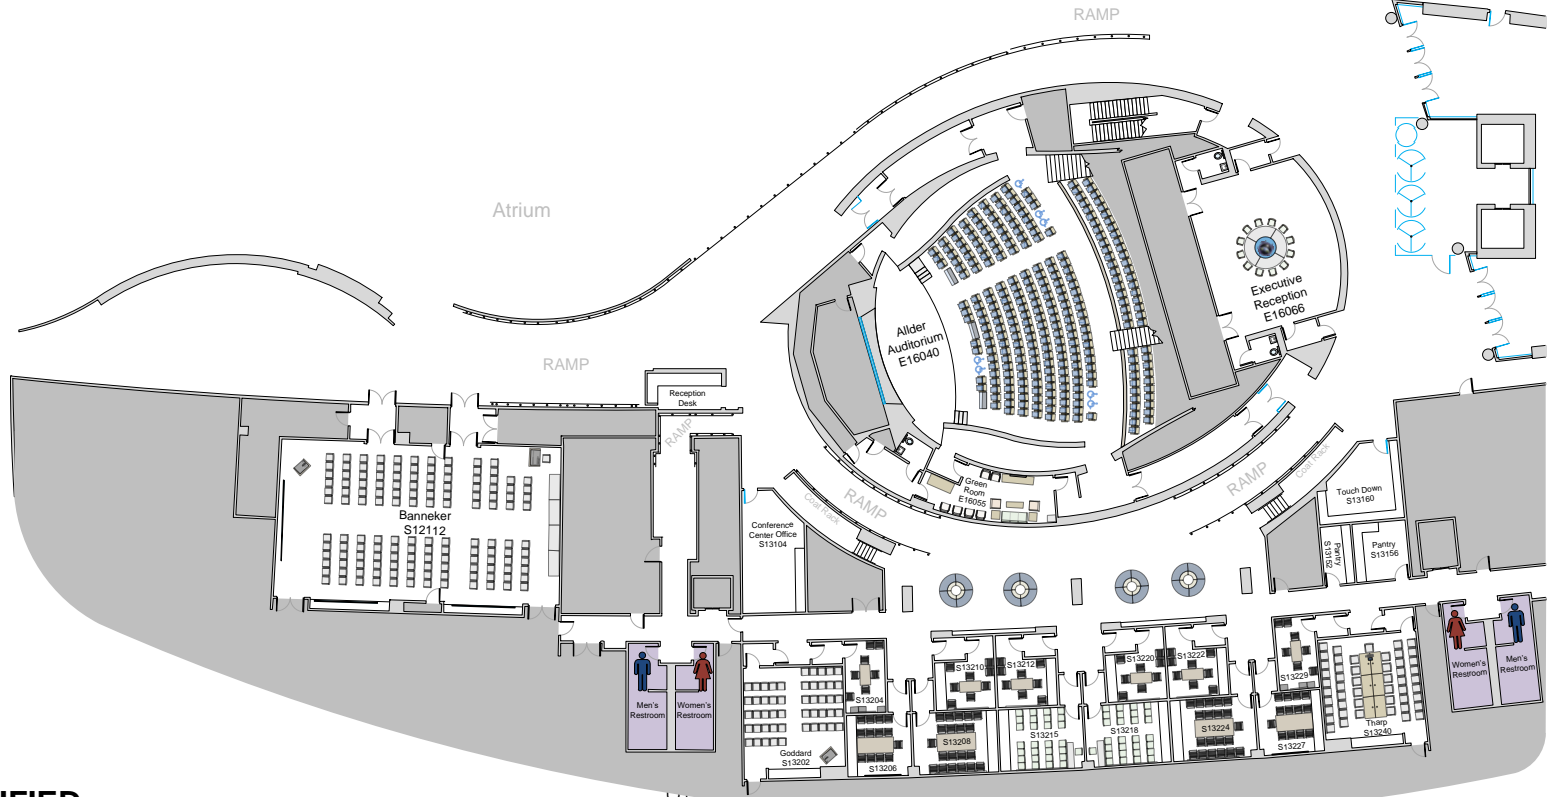

NATIONAL GEOSPATIAL-INTELLIGENCE AGENCY

Know the Earth... Show the Way... Understand the World

Arthur Lundahl Conference Center