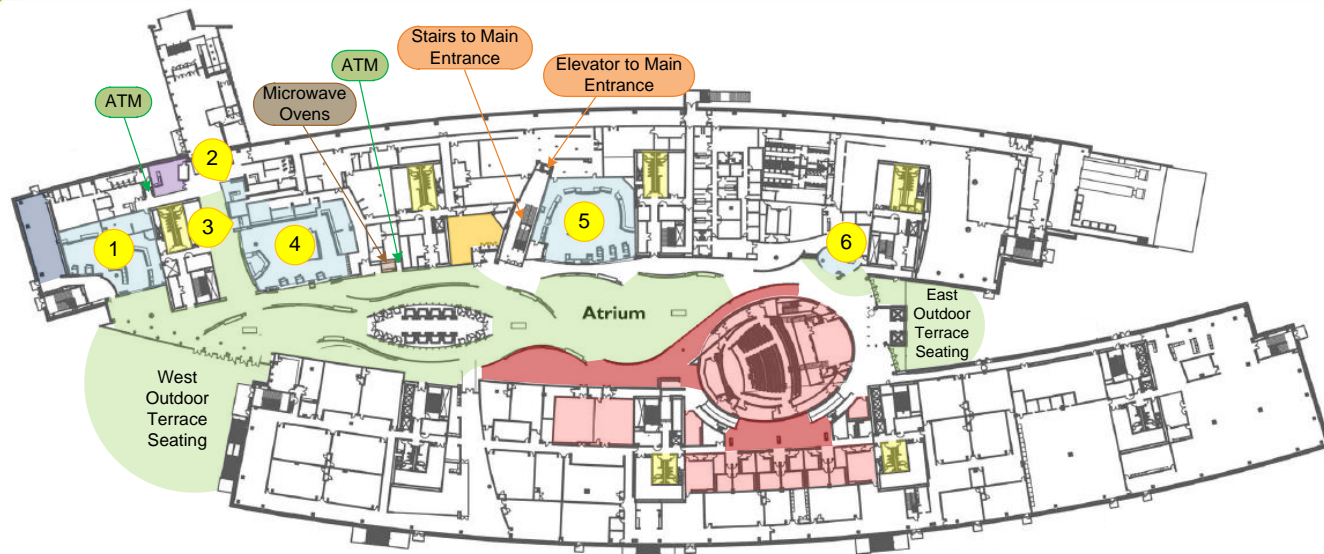

Atrium Level

COLOR KEY

 Food Services (See Below)	 NGA Store (Tu, W, Th – 1100 - 1300)	 Conference Center Rooms
 Dining Seating	 Restrooms	 Conference Center Atrium Area for Unclass Demos and Displays
 Bistro Dining Area & Events	 OCC Exhibit Center	

NATIONAL GEOSPATIAL-INTELLIGENCE AGENCY

Know the Earth... Show the Way... Understand the World

Food Services Detail

COLOR KEY

Food Services (See Below)	NGA Store (Tu, W, Th – 1100 - 1300)	Conference Center Rooms
Dining Seating	Restrooms	Conference Center Atrium Area for Unclass Demos and Displays
Bistro Dining Area & Events		OCC Exhibit Center

Know the Earth... Show the Way... Understand the World

George William Goddard Room (S13202)

Option C

Best for Panels
without VTC

Seats 50
4 at the tables
46 around the walls

Option D

Best for Round Table Discussions
with or without VTC

Seats 50
10 at the tables
40 around the walls

Option C Audio/Visual Notes:

- The podium and tables have microphones
- The screen can be used for videos or presentations
- **NOT** recommended for VTCs

Option D Audio/Visual Notes: