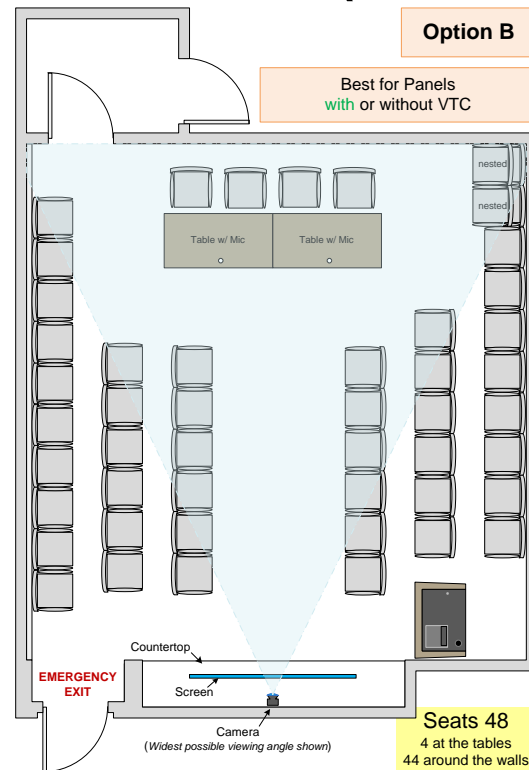

George William Goddard Room (S13202)

Option A Audio/Visual Notes:

- The podium has the only microphone in the room
- The screen can be used for videos or presentations
- Recommended for VTCs

Option B Audio/Visual Notes: