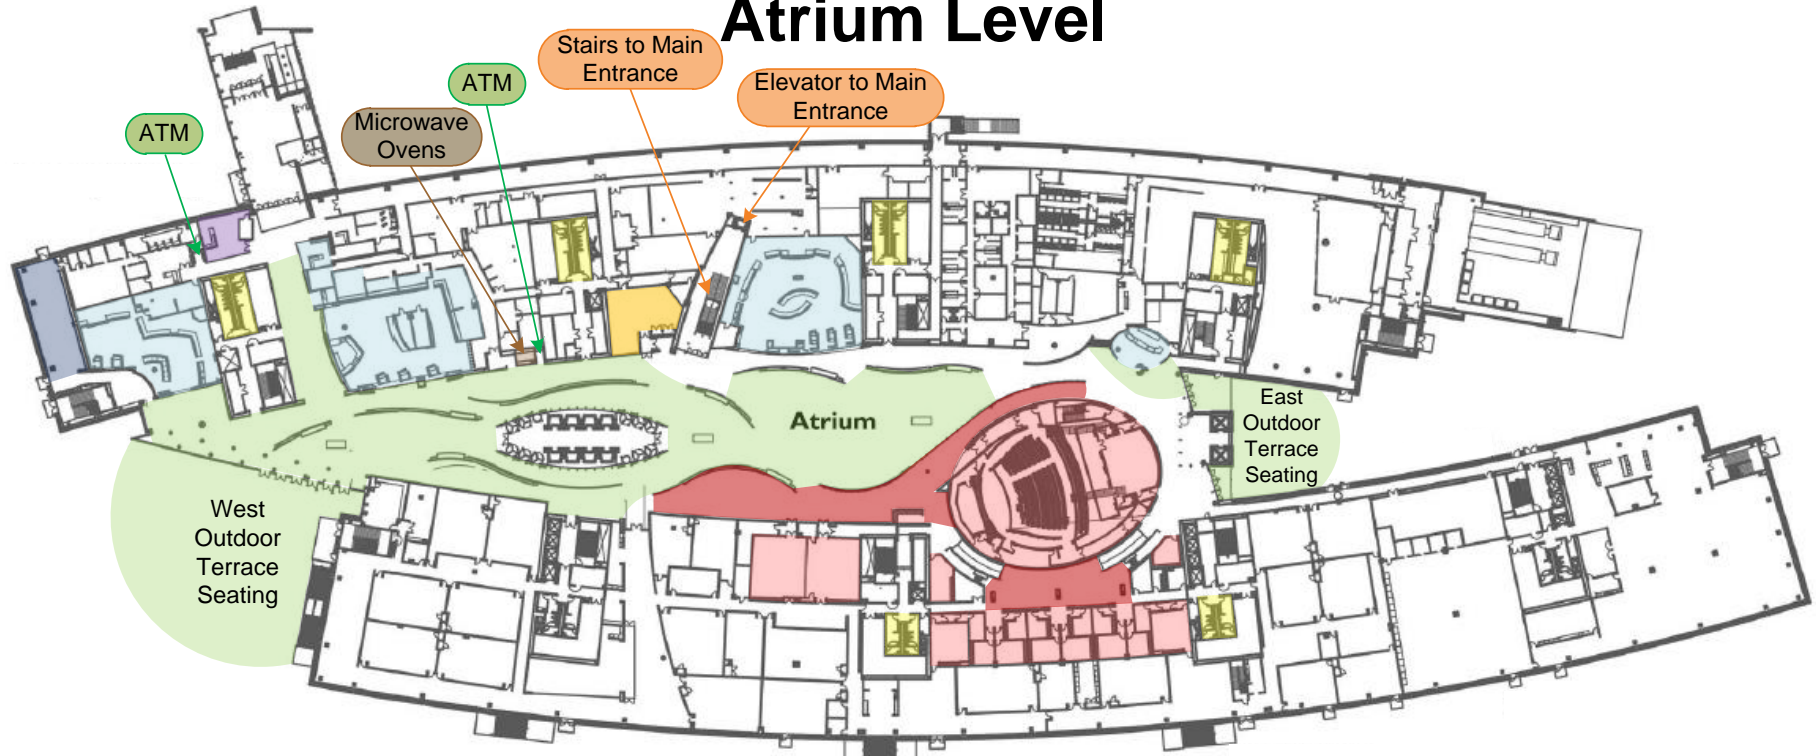

Atrium Level

COLOR KEY

 Food Services (See Below)	 NGA Store (Tu, W, Th – 1100 - 1300)	 Conference Center Rooms
 Dining Seating	 Restrooms	 Conference Center Atrium Area for Unclass Demos and Displays
 Bistro Dining Area & Events	 OCC Exhibit Center	

NATIONAL GEOSPATIAL-INTELLIGENCE AGENCY

Know the Earth... Show the Way... Understand the World

Food Services Detail

COLOR KEY

Food Services (See Below)	NGA Store (Tu, W, Th – 1100 - 1300)	Conference Center Rooms
Dining Seating	Restrooms	Conference Center Atrium Area for Unclass Demos and Displays
Bistro Dining Area & Events		OCC Exhibit Center

Know the Earth... Show the Way... Understand the World

George William Goddard Room (S13202)

Option C

Best for Panels
without VTC

Seats 50
4 at the tables
46 around the walls

Option D

Best for Round Table Discussions
with or without VTC

Seats 50
10 at the tables
40 around the walls

Option C Audio/Visual Notes:

- The podium and tables have microphones
- The screen can be used for videos or presentations
- **NOT** recommended for VTCs

Option D Audio/Visual Notes: