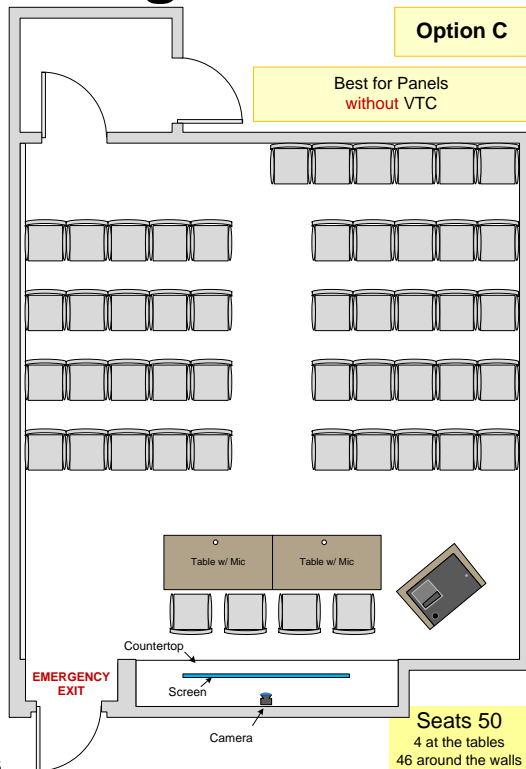

George William Goddard Room (S13202)

Option A Audio/Visual Notes:

- The podium has the only microphone in the room
- The screen can be used for videos or presentations
- Recommended for VTCs

Option B Audio/Visual Notes:

- The podium and tables have microphones
- The screen can be used for videos or presentations
- Recommended for VTCs

Setup Time 30 Minutes
Teardown Time 15 Minutes

UNCLASSIFIED

UNCLASSIFIED

NATIONAL GEOSPATIAL-INTELLIGENCE AGENCY

Know the Earth... Show the Way... Understand the World

George William Goddard Room (S13202)

Option C

Best for Panels
without VTC

Seats 50
4 at the tables
46 around the walls

Option D

Best for Round Table Discussions
with or without VTC